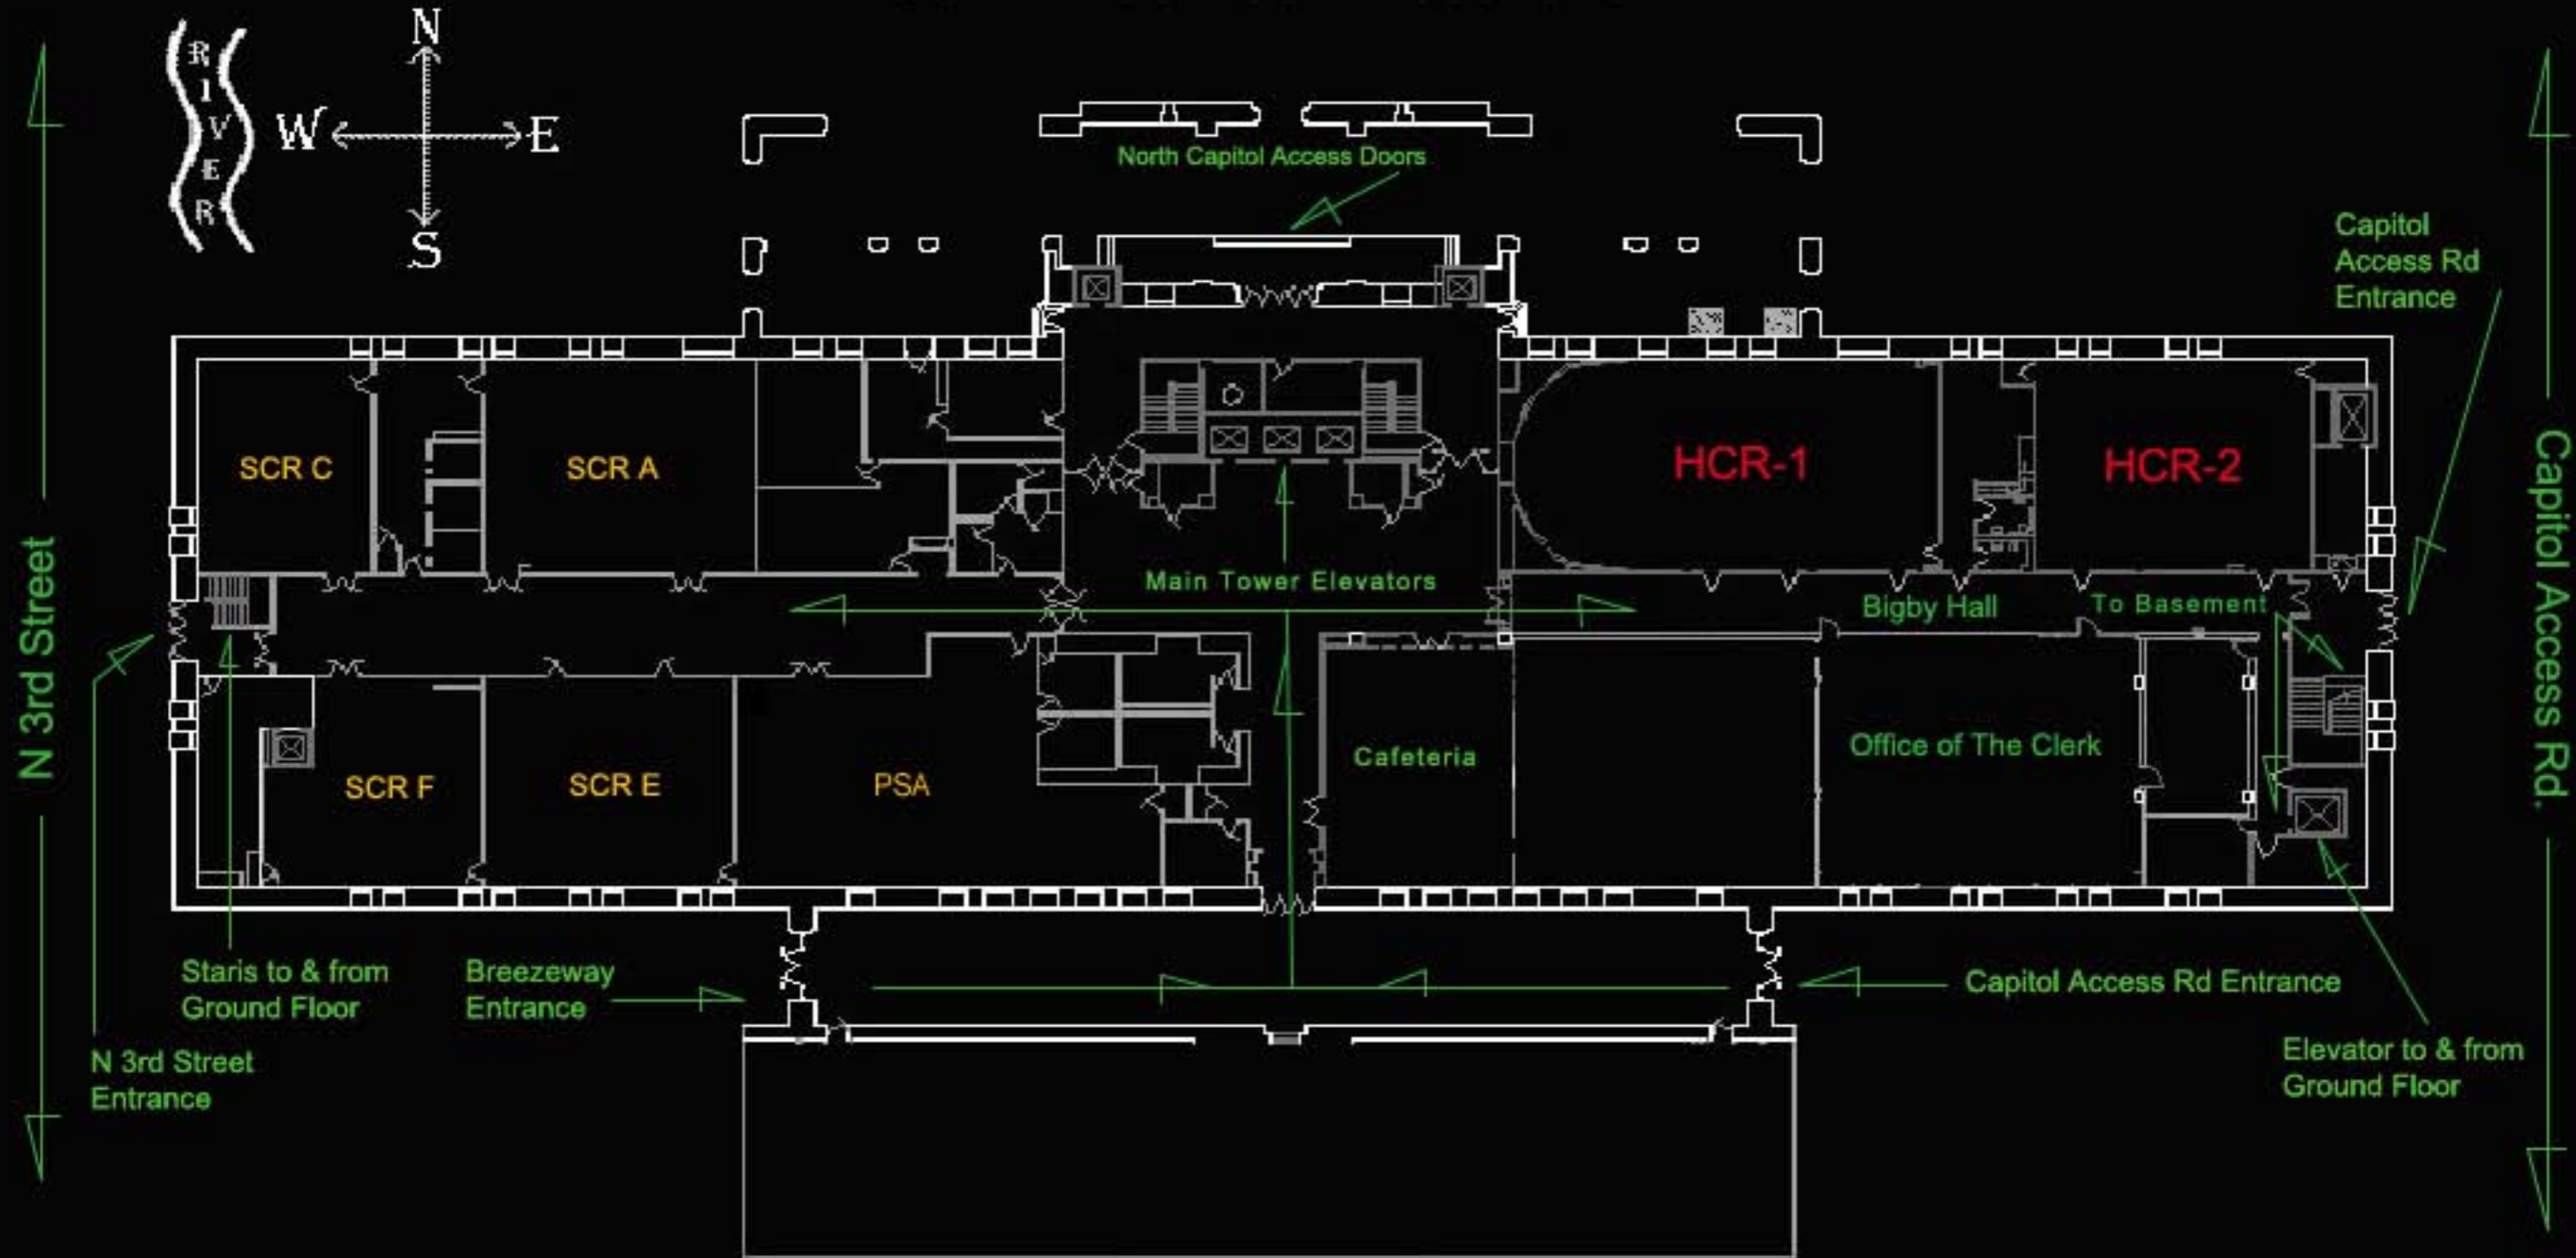

LA State Capitol Ground Floor Committee Room Locations

SCR = Senate Committee Room - #

HCR = House Committee Room - #