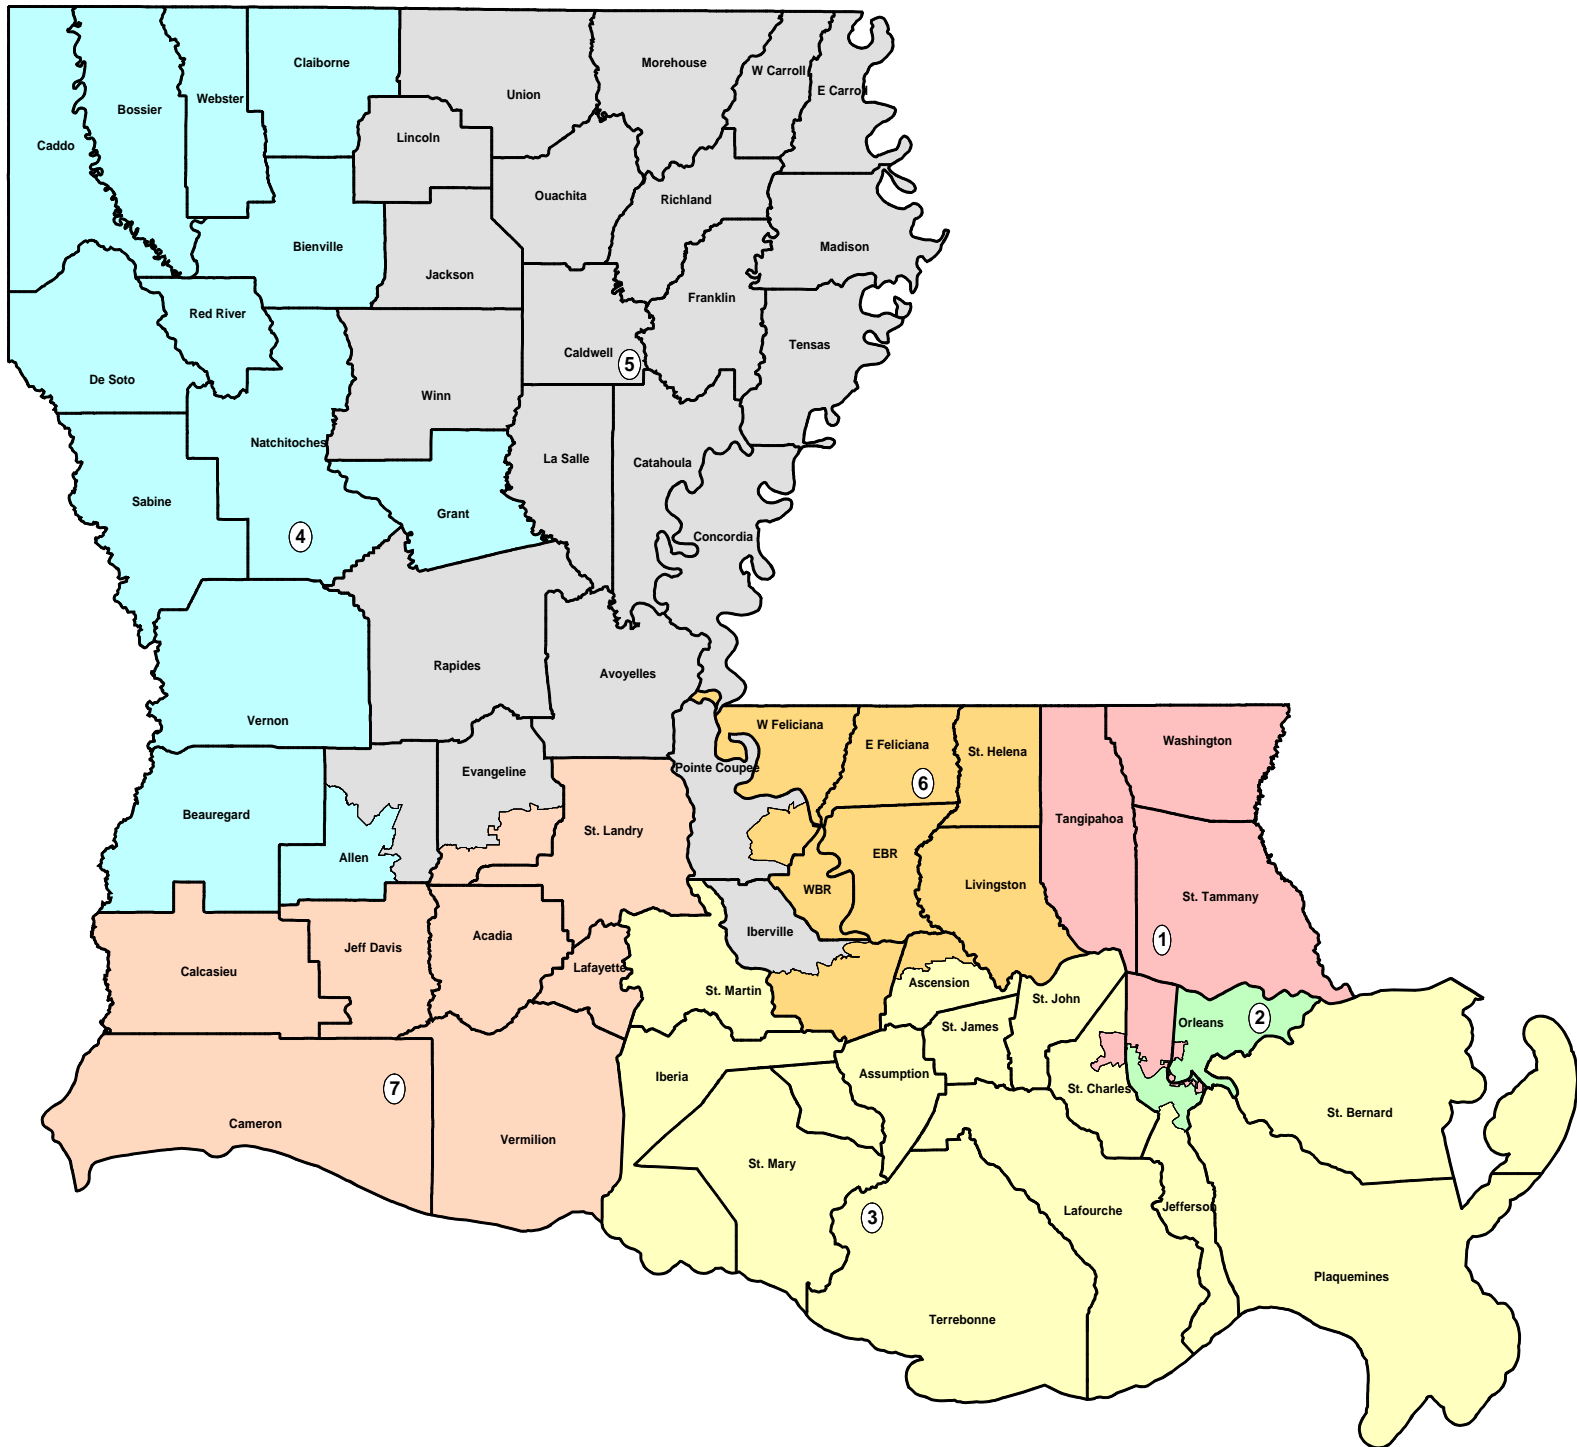

# Act 10 (2001): Congressional Districts

**Legend**  
**Map Layers**

- Districts (represented by a white box with a black border)
- Parish (represented by a white box with a black border)

**District**

- 1 (Pink)
- 2 (Light Green)
- 3 (Light Yellow)
- 4 (Light Blue)
- 5 (Light Gray)
- 6 (Orange)
- 7 (Light Orange)