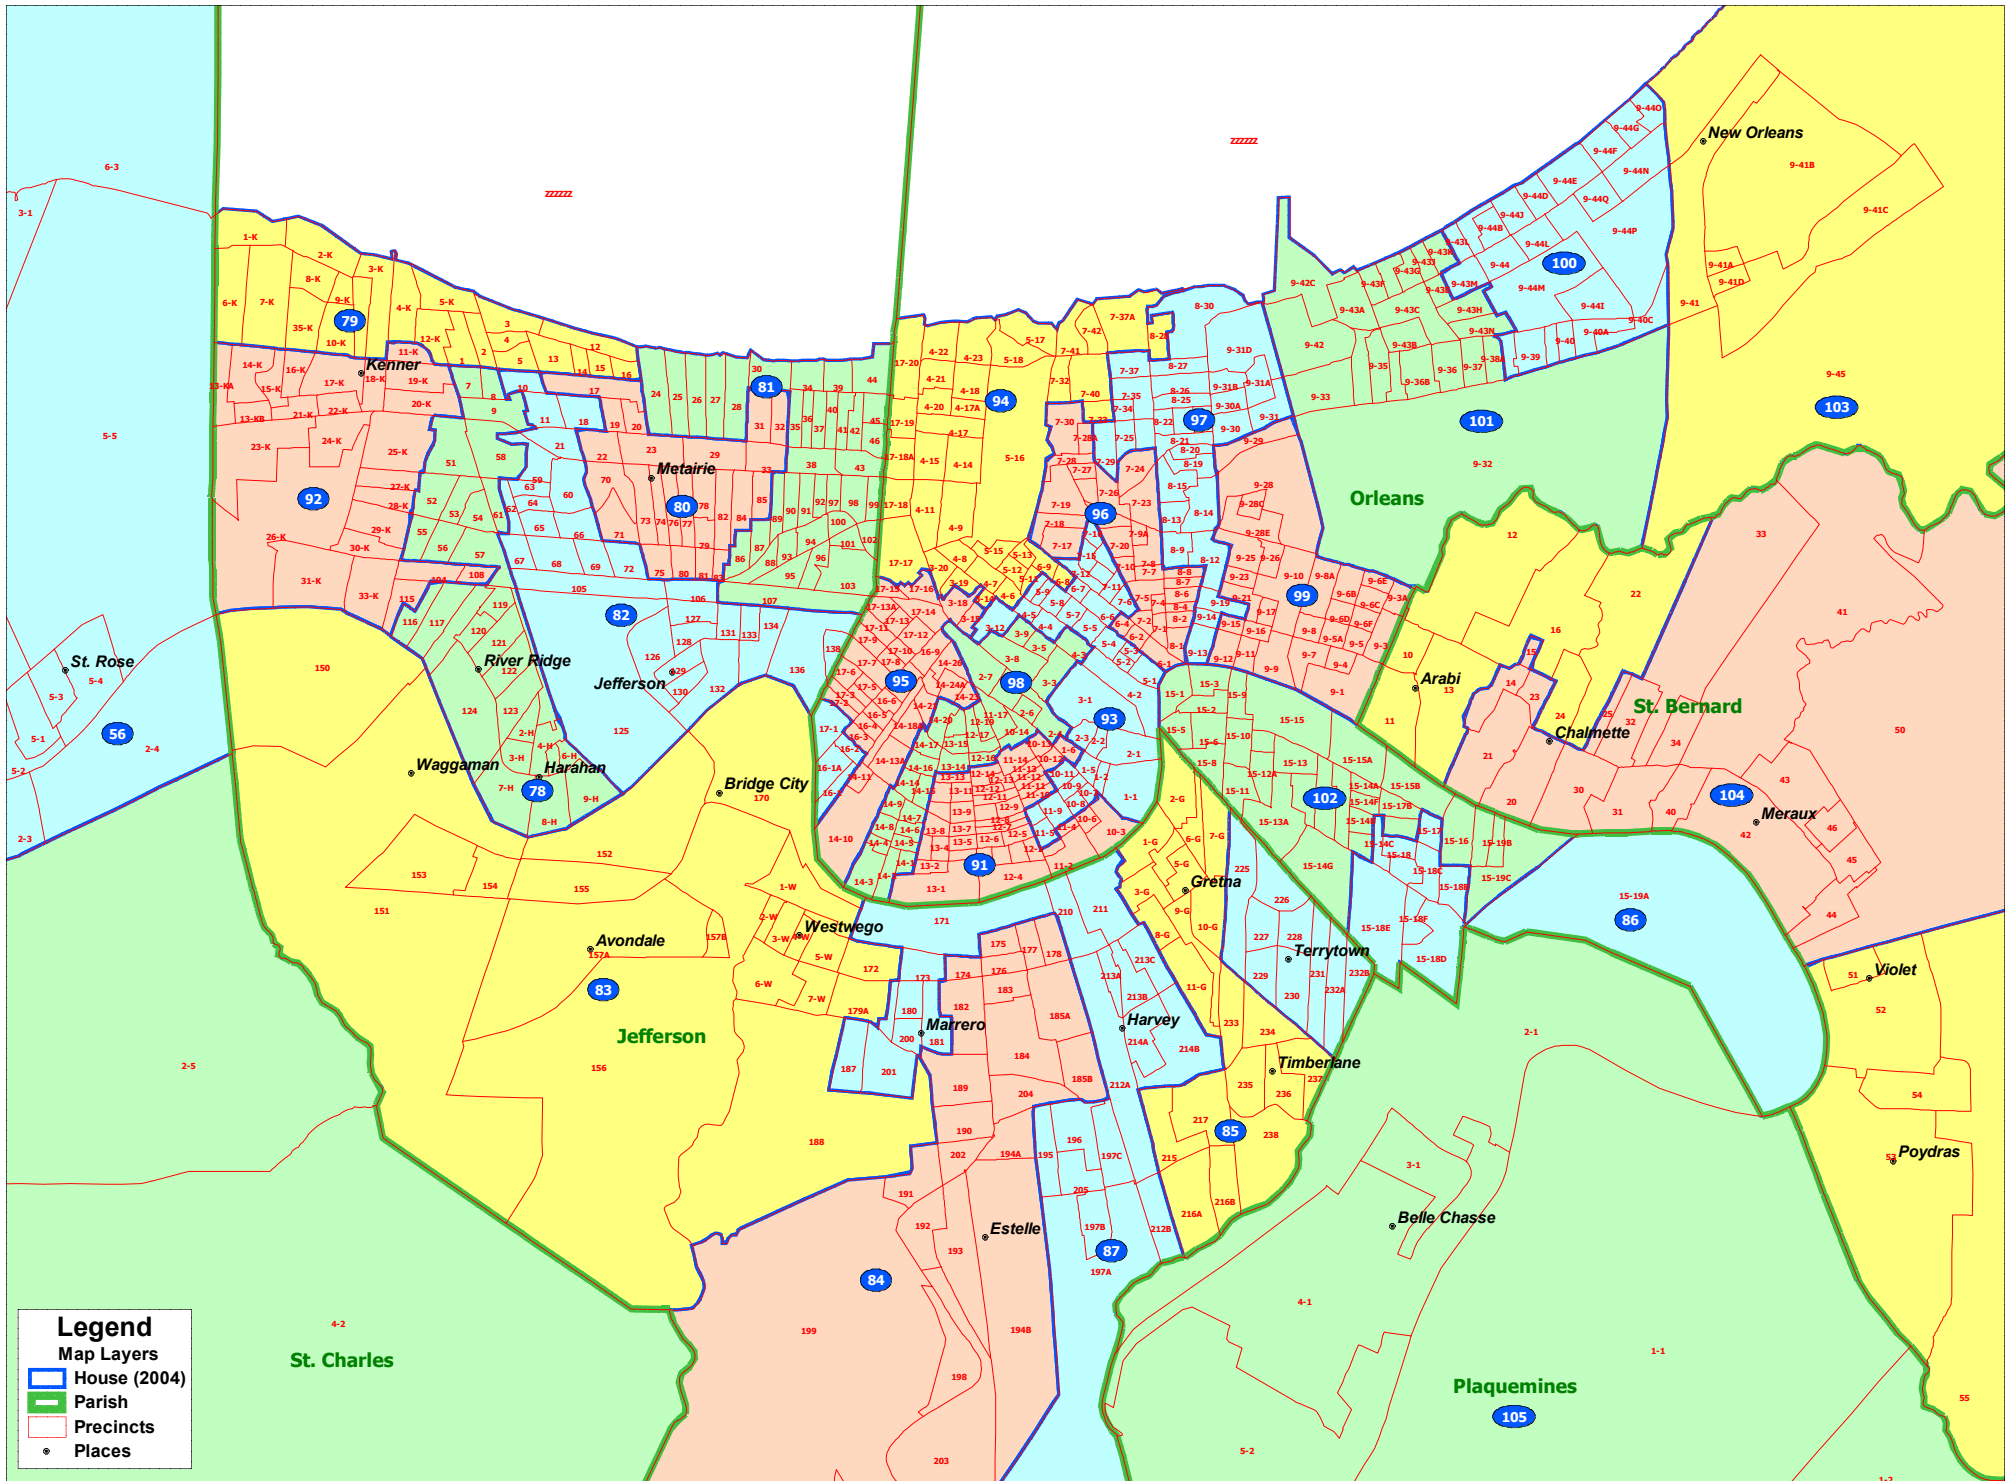

House (2004)

Legend
Map Layers
House (2004)
Parish
Precincts
Places