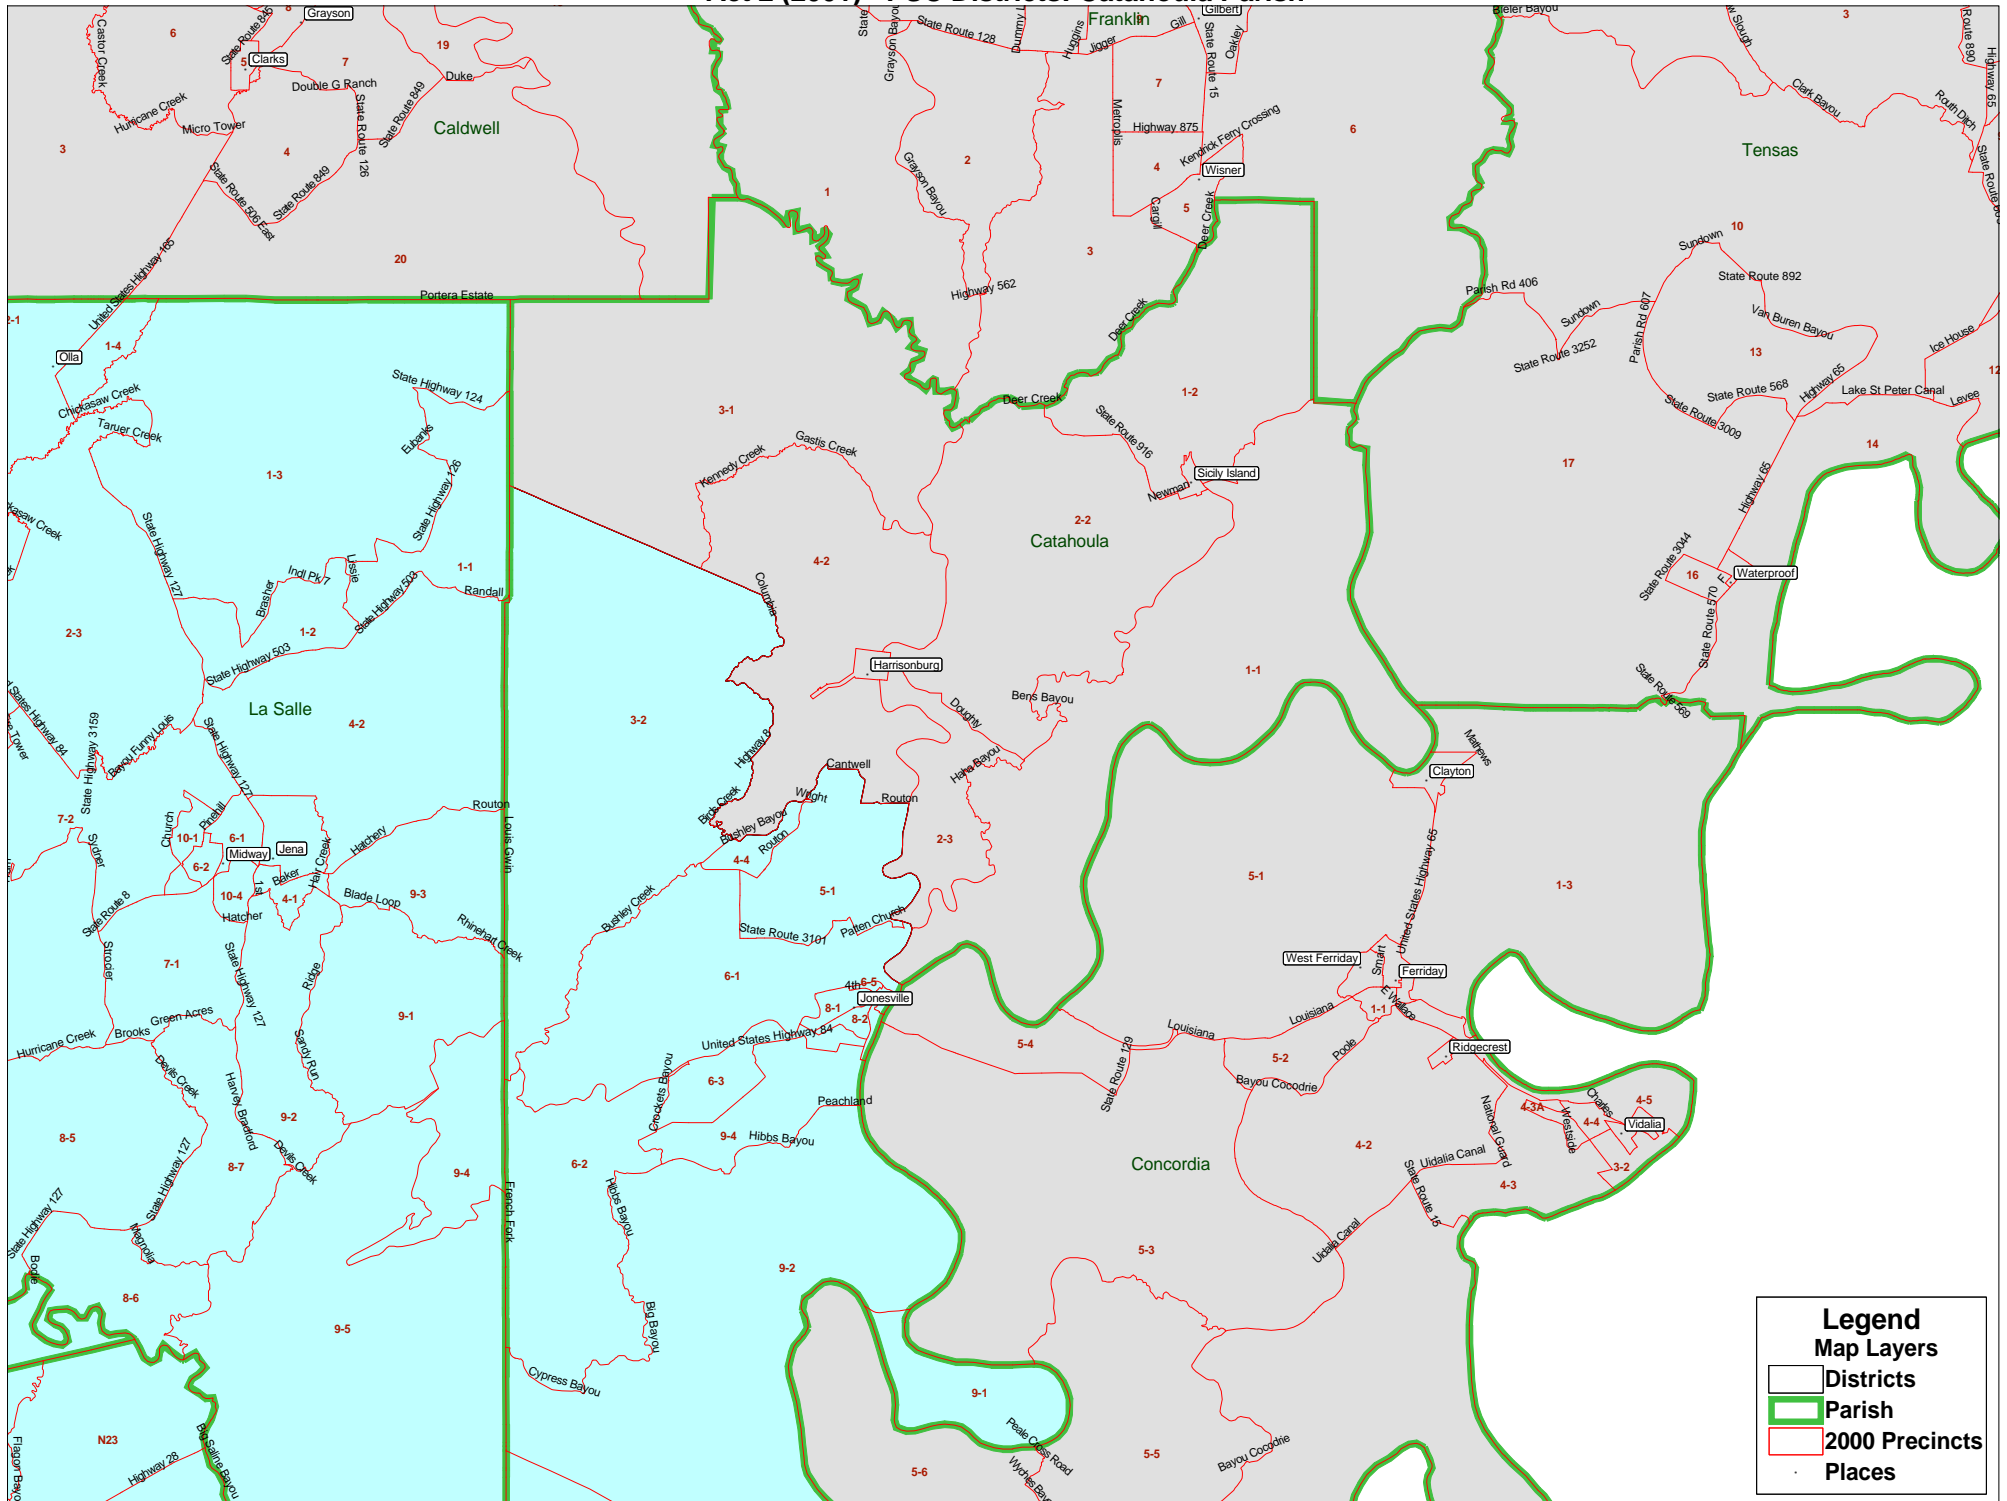

# Act 2 (2001) - PSC Districts: Catahoula Parish

**Legend**

**Map Layers**

- Districts
- Parish
- 2000 Precincts
- Places