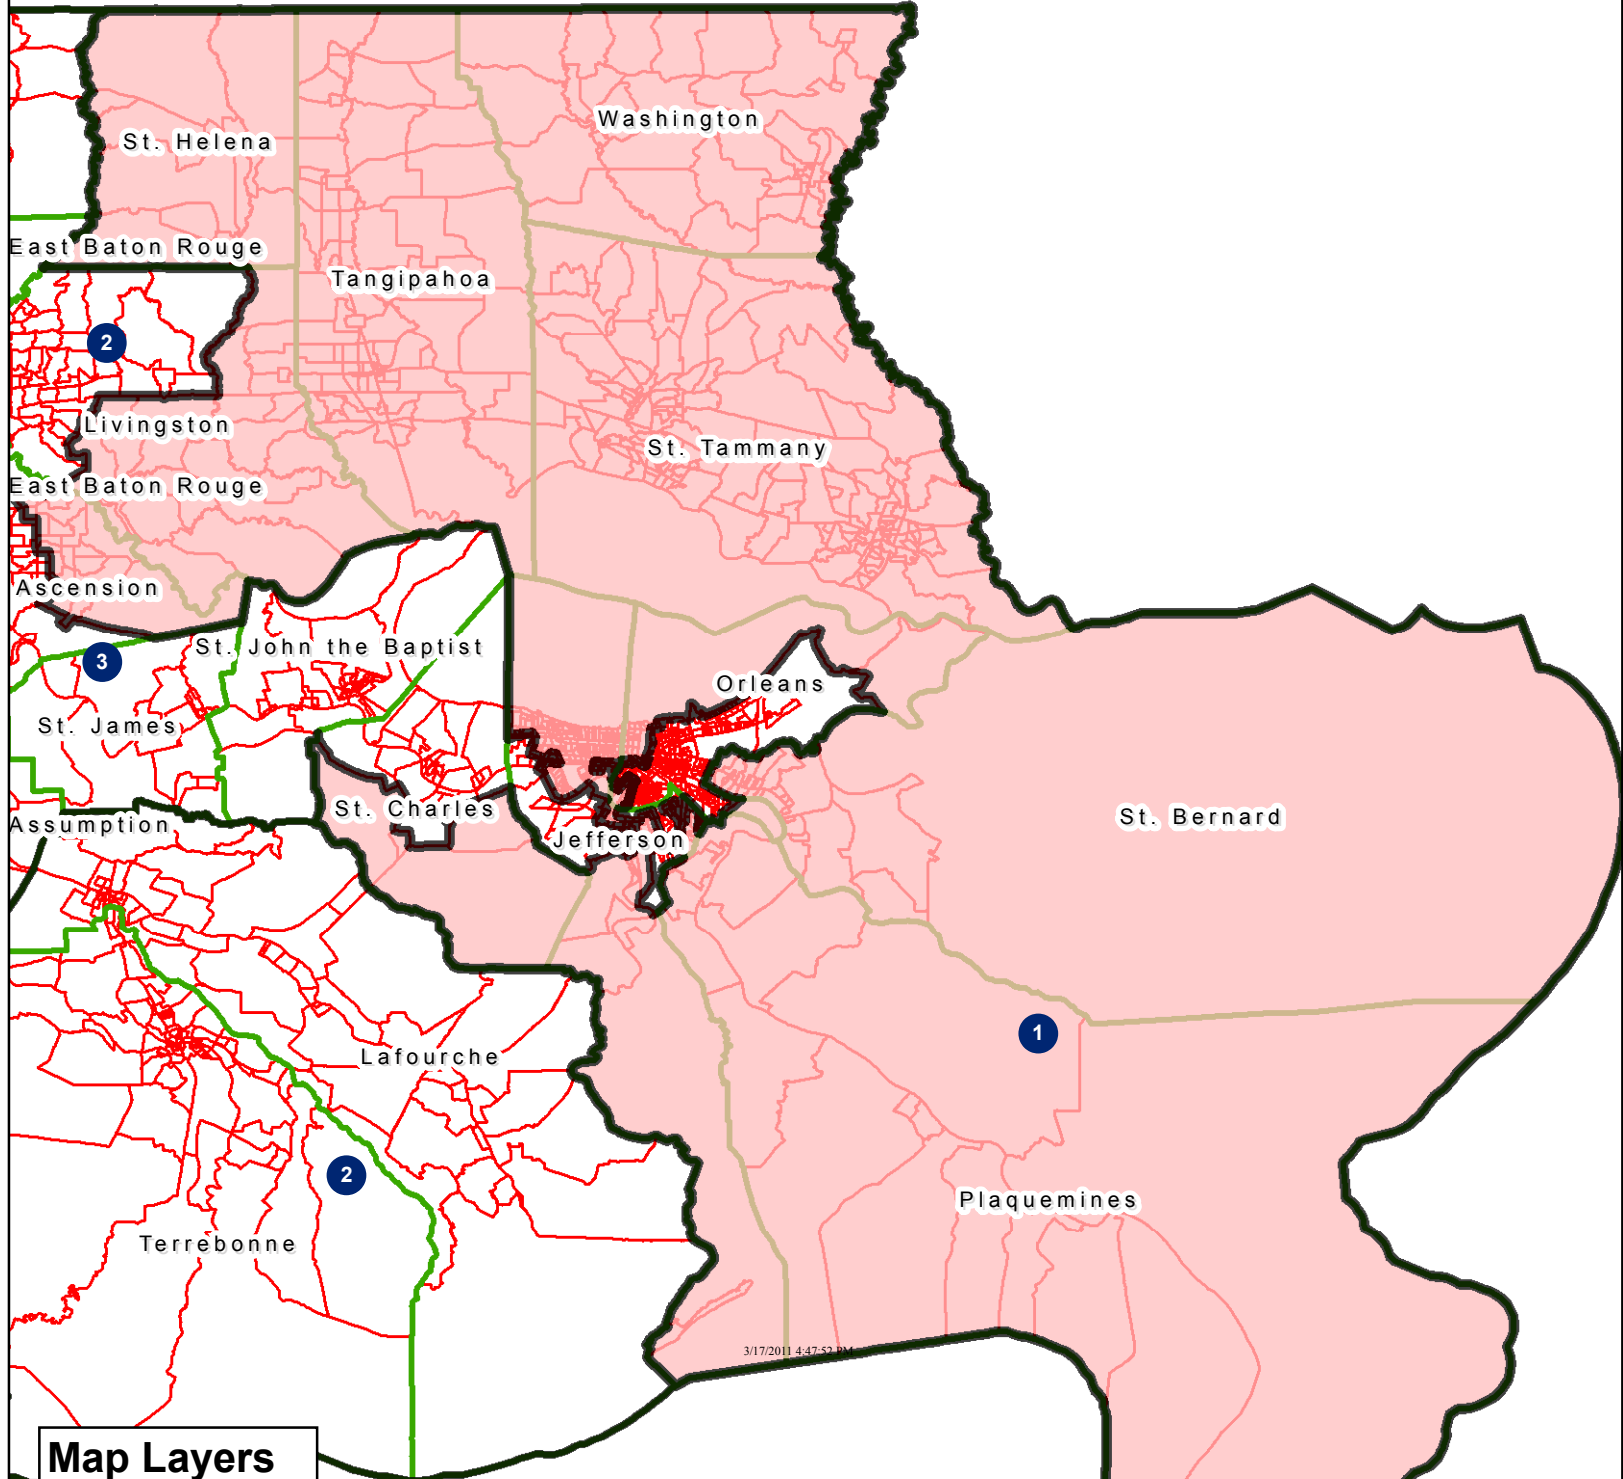

PSC Working Draft - 03-17-011-District 1

3/17/2011 4:47:53 PM

Map Layers

-  Districts
-  Parishes
-  VTDs