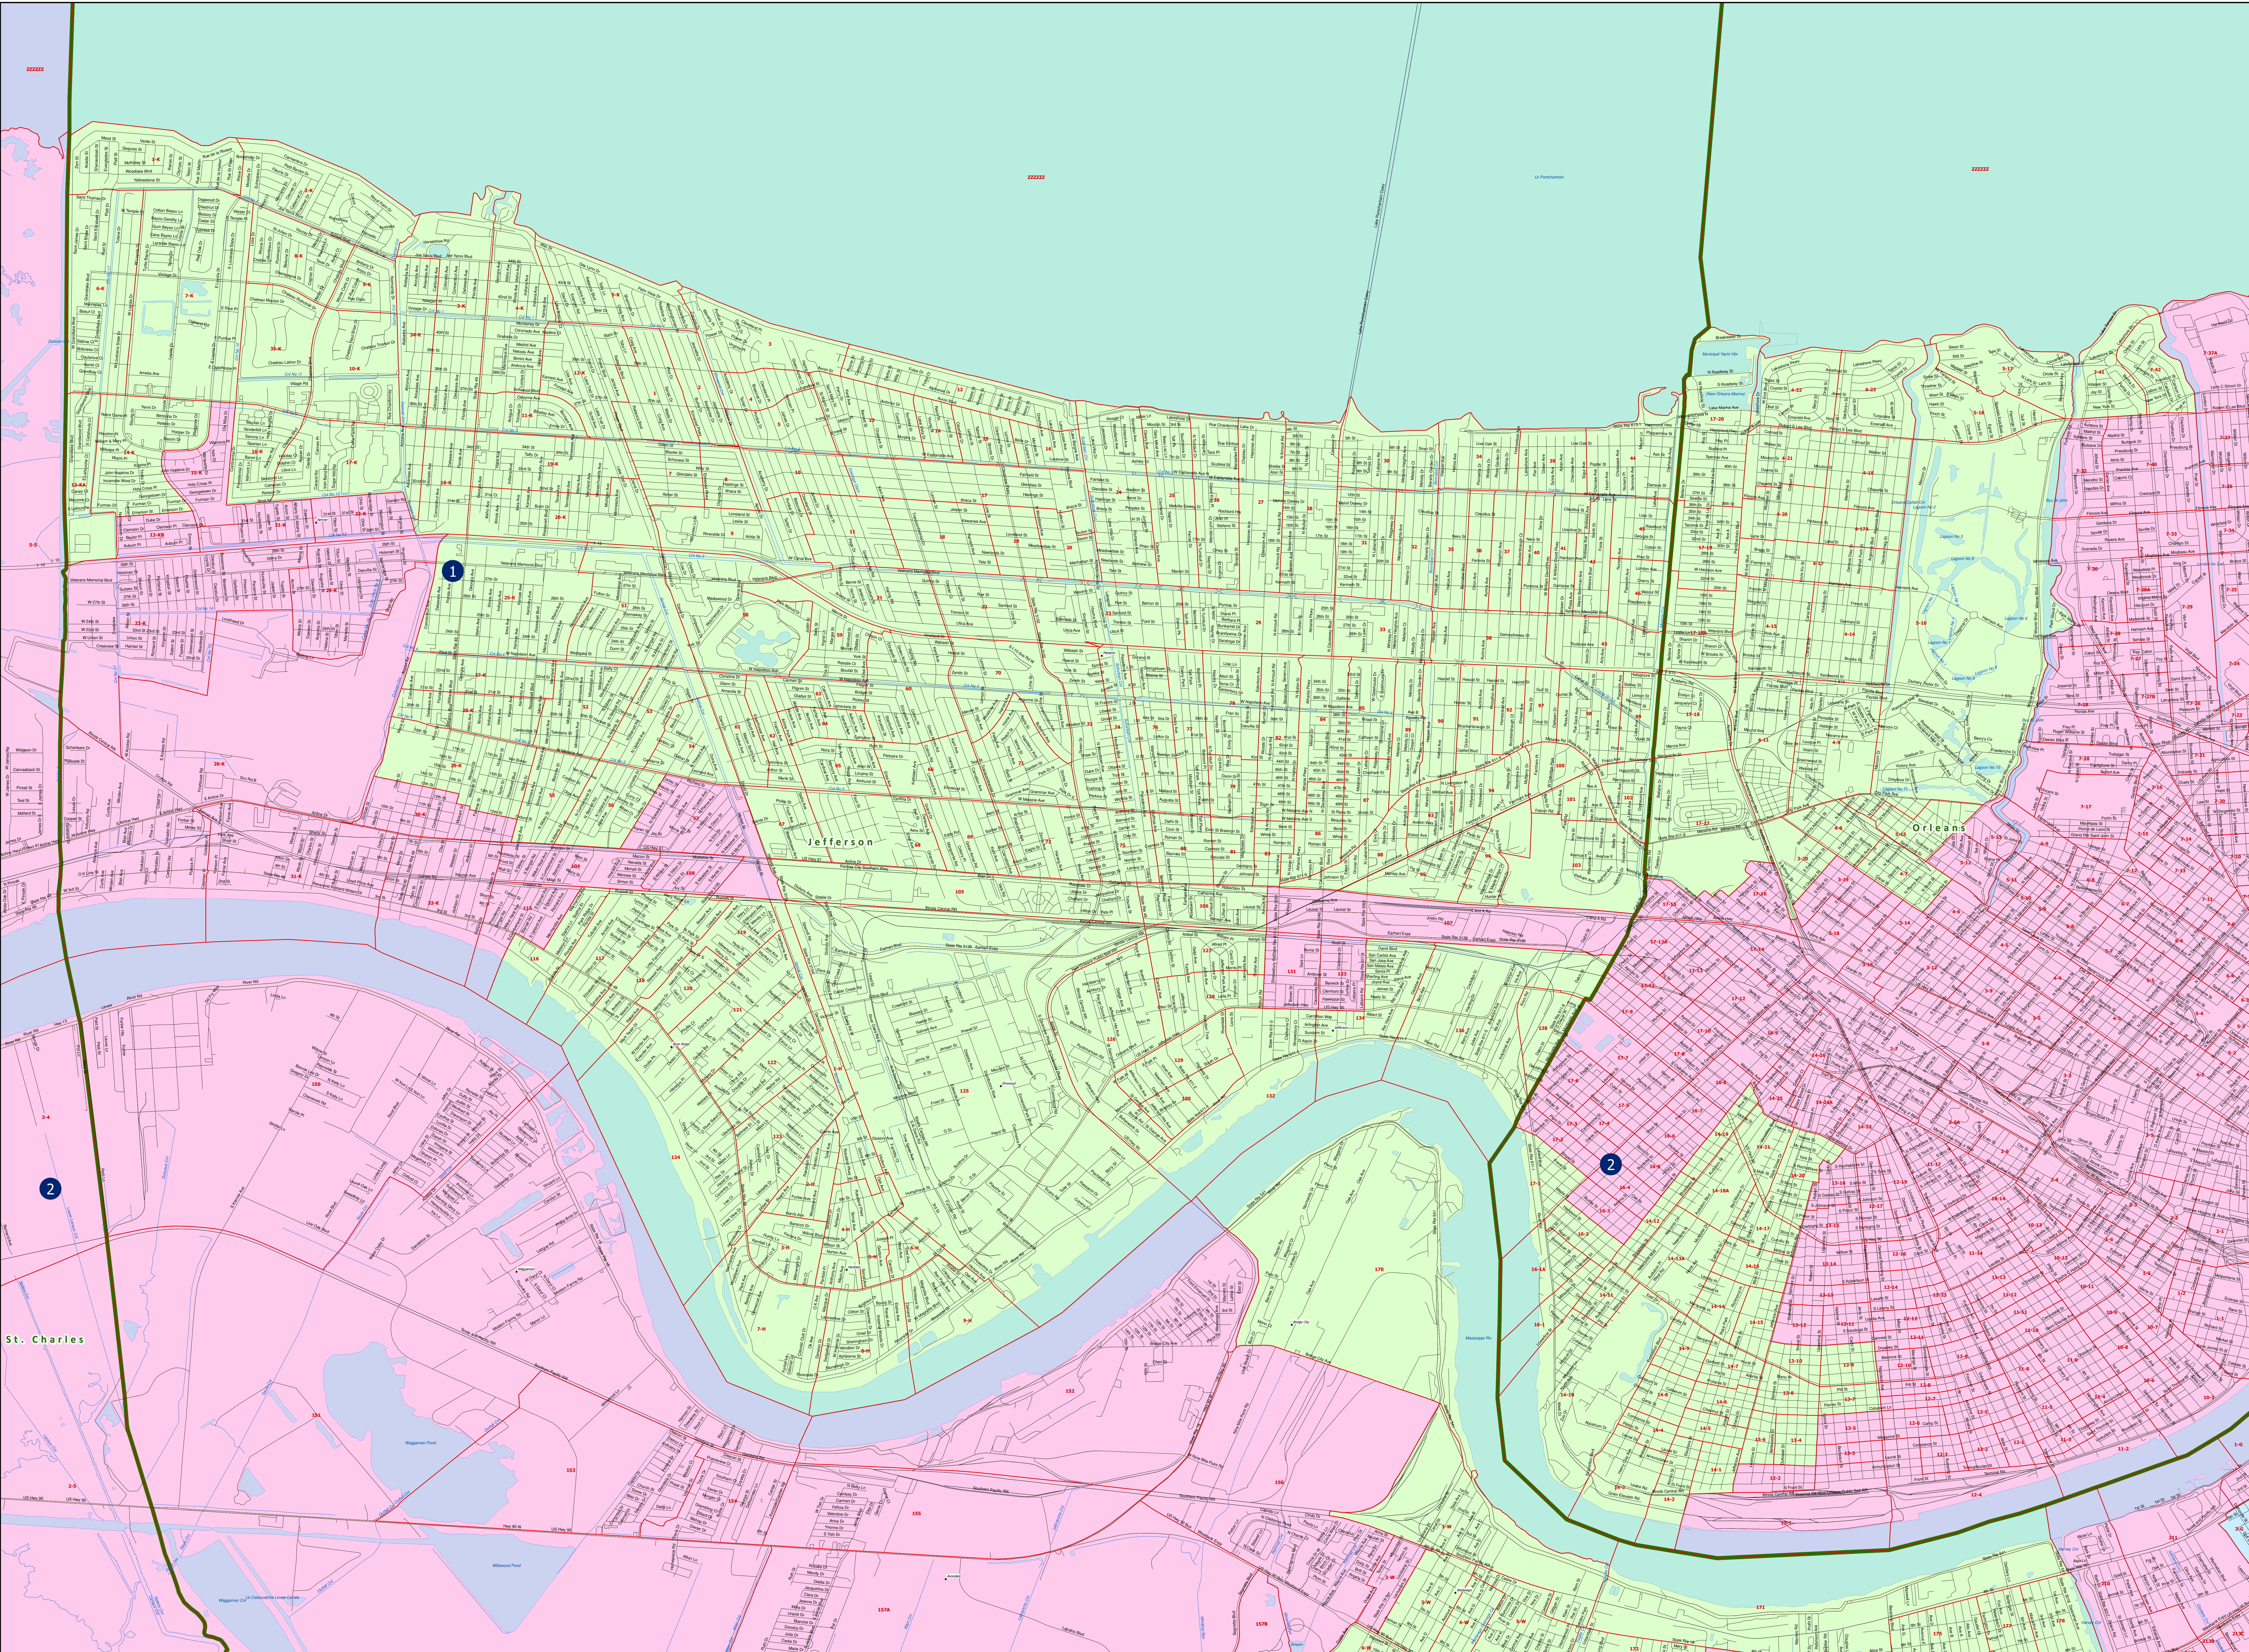

Act 2 of the 2011 R.S. (BESE): Jefferson & Orleans

22222

22222

22222

6-6

2-4

2

St. Charles

2-5

1577

1578

1579

1580

1581

Jefferson

Orleans

2

1-6

1-7

1-8

1-9

1-10

1-11

1-12