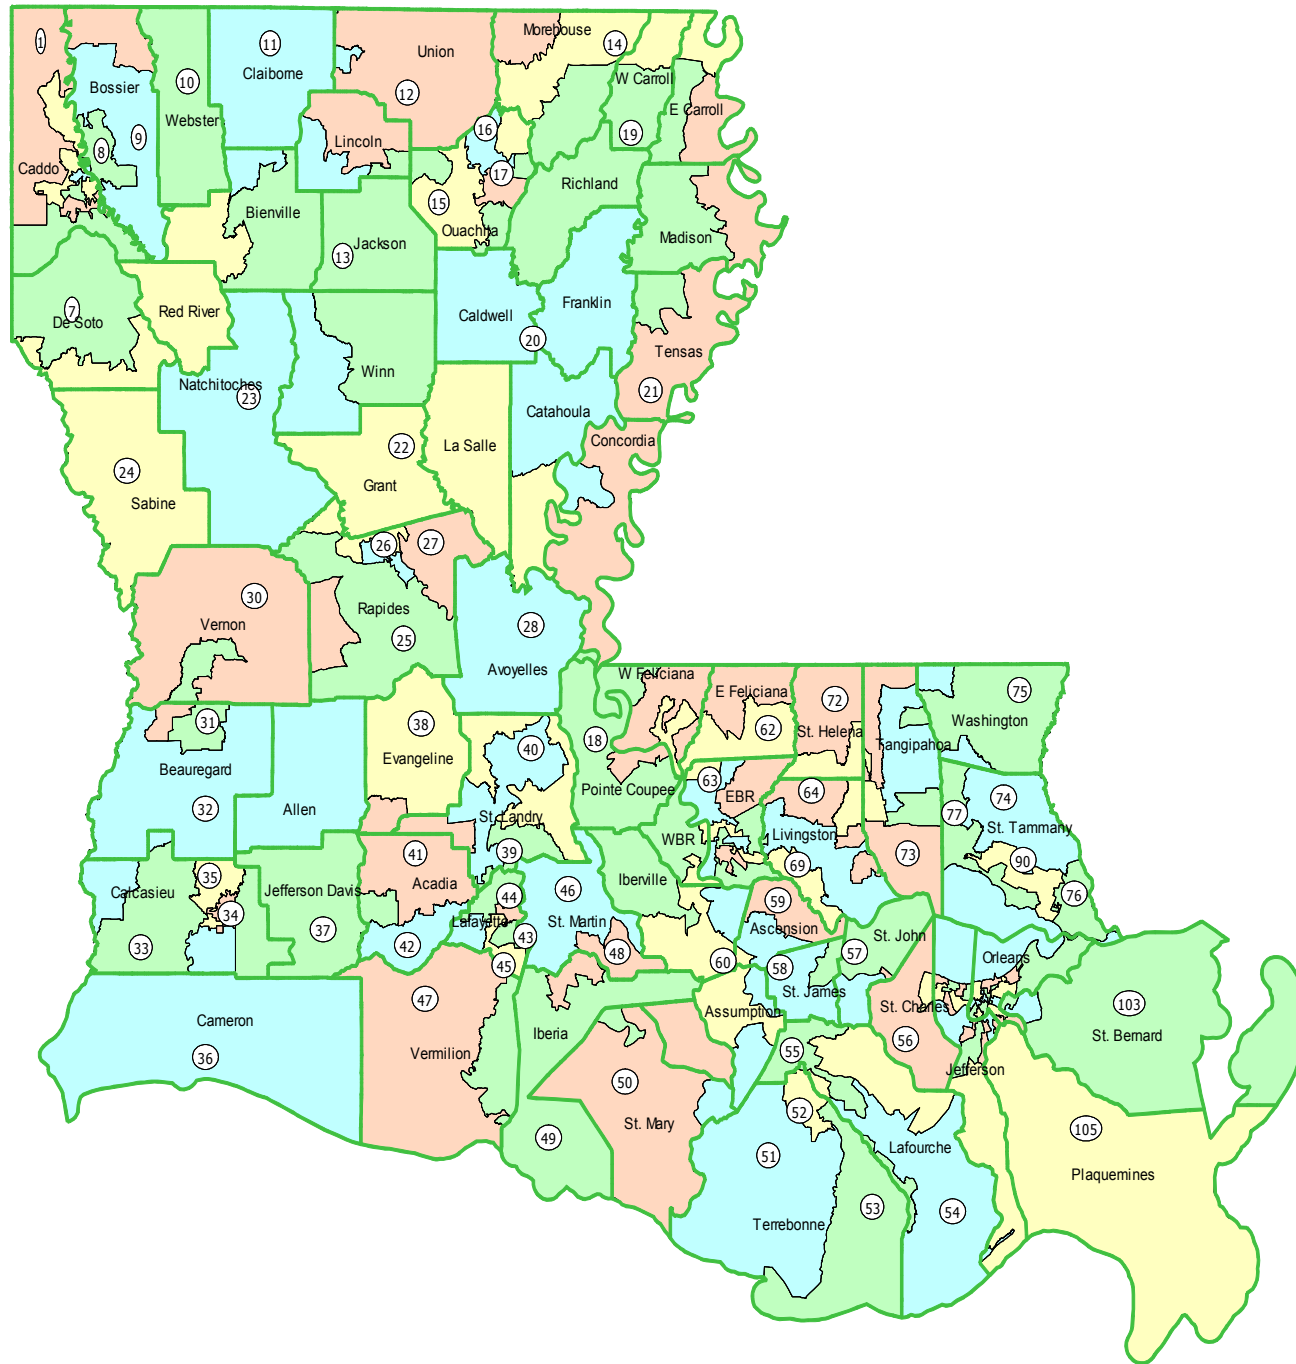

Louisiana House of Representatives

Legend
Map Layers

- Adjusted Districts
- Parish