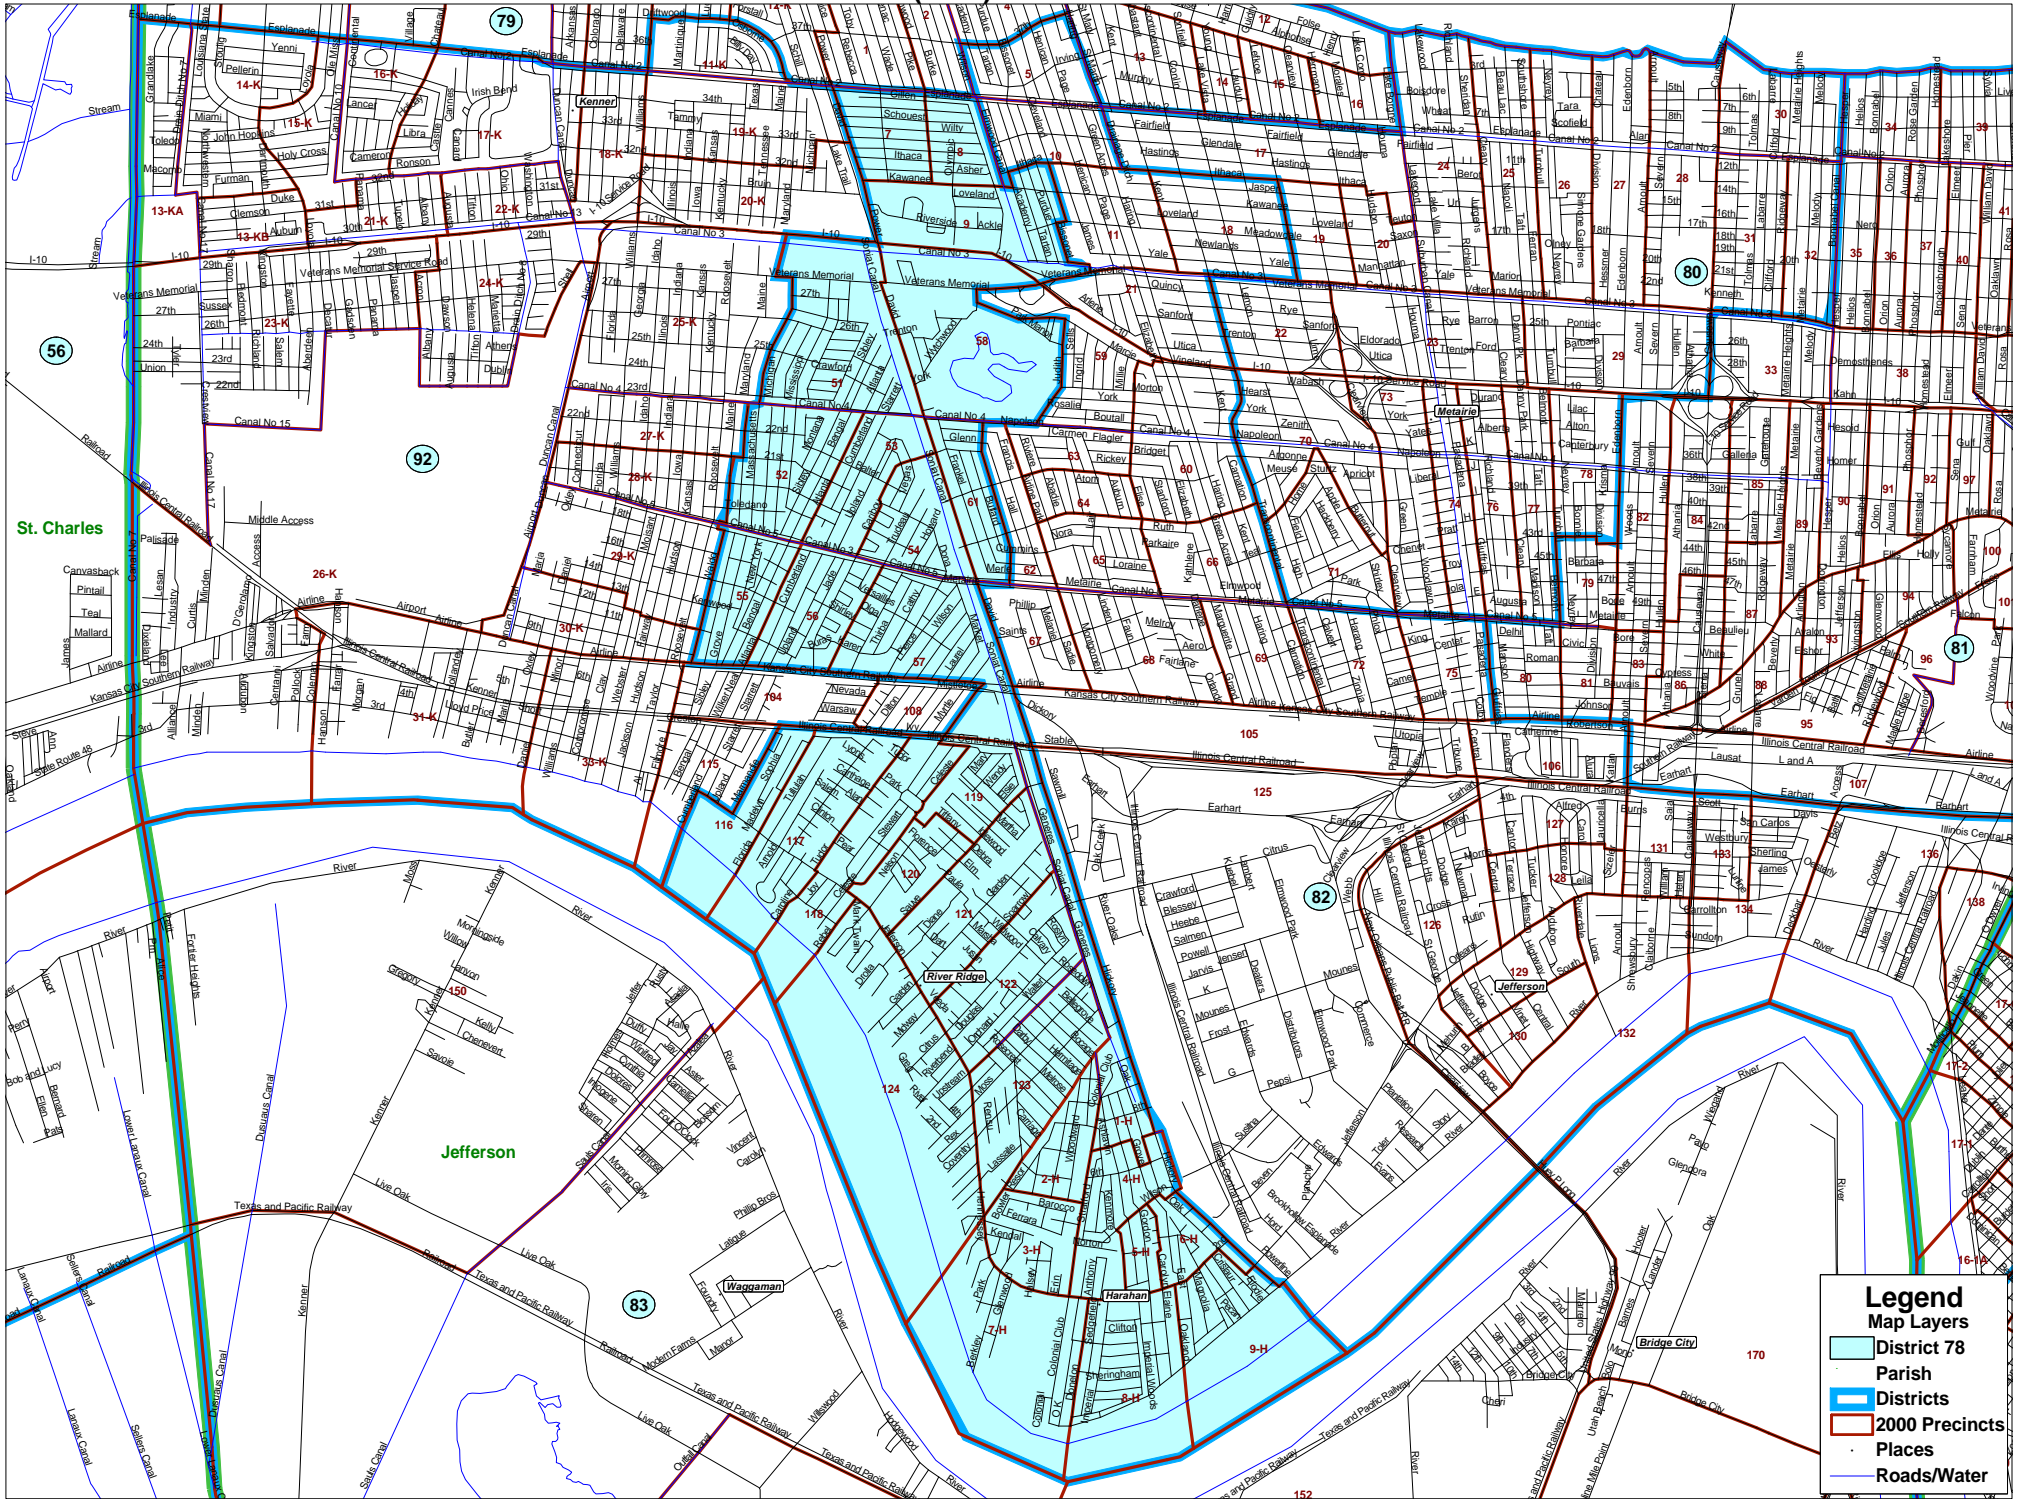

House (2003) District 78

Legend
Map Layers

- District 78
- Parish
- Districts
- 2000 Precincts
- Places
- Roads/Water