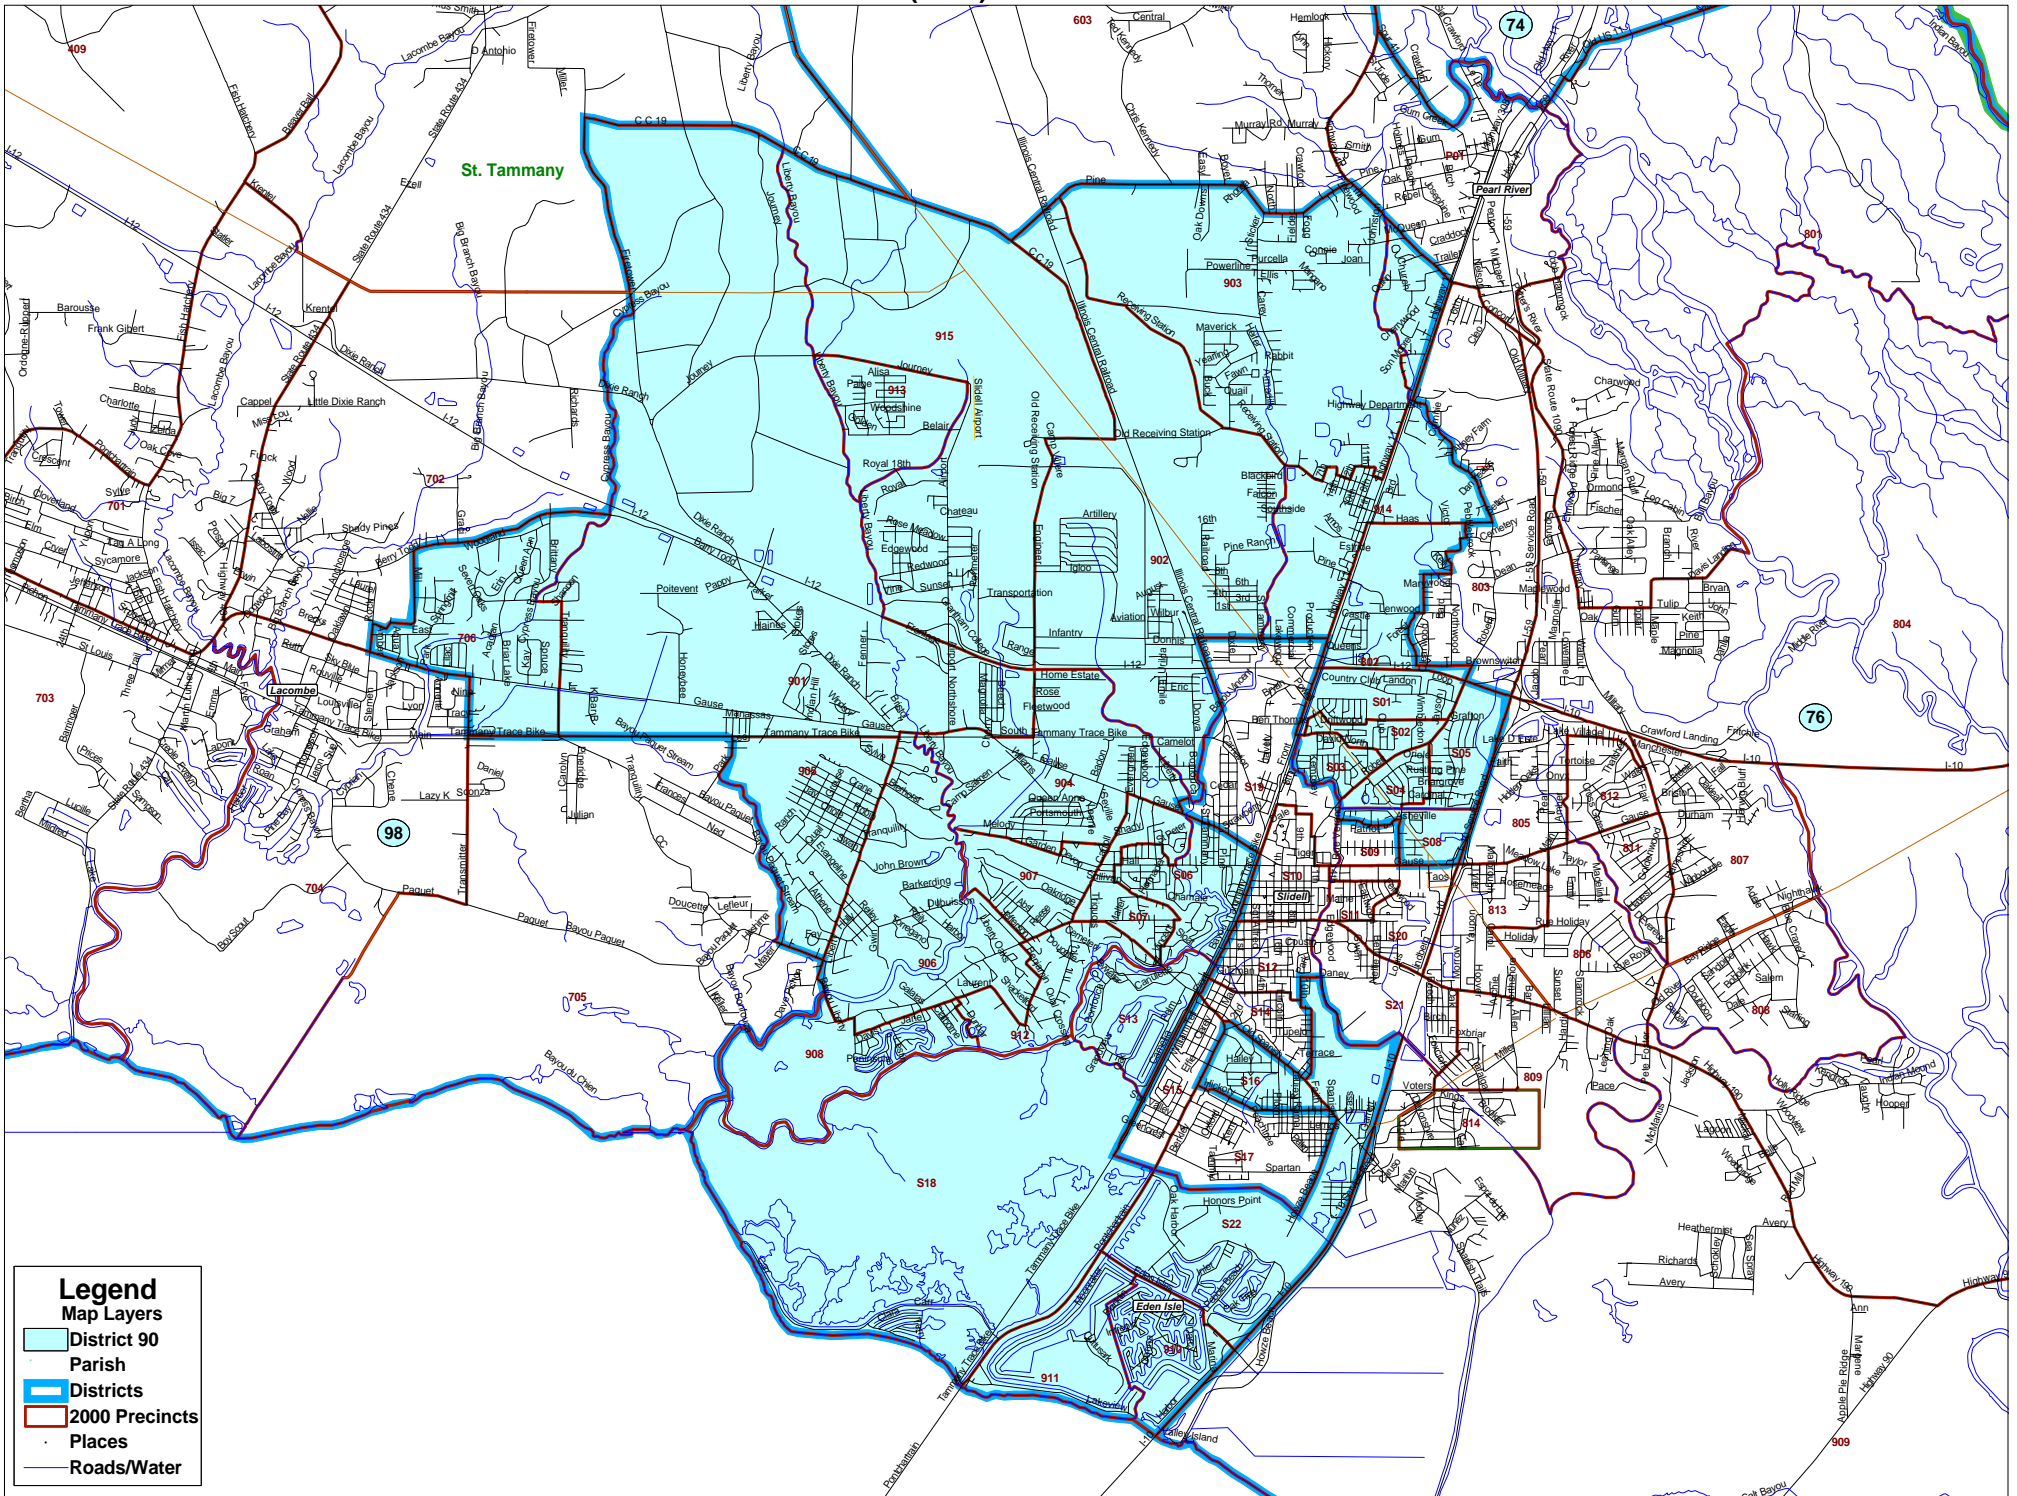

# House (2003) District 90

St. Tammany

## Legend

Map Layers

District 90

Parish

Districts

2000 Precincts

Places

Roads/Water